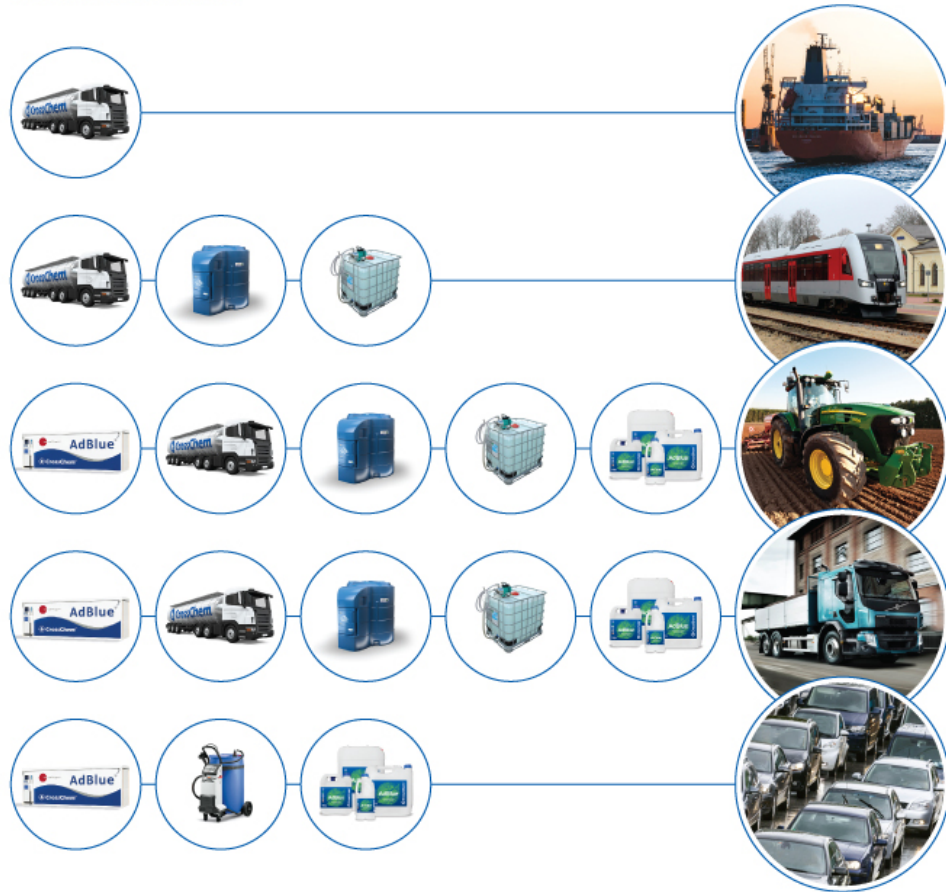

AdBlue® delivery and storage for different types of transport

CrossChem® offers the widest range of services and products related to AdBlue® transportation, storage and distribution.

VDA | Verband der
Automobilindustrie

AdBlue® is manufactured and packaged in Latvia in accordance with the VDA certificate. Each production batch is laboratory tested and samples are stored.

AdBlue® CrossChem® filling points

CrossChem® is the only AdBlue® plant in Latvia and the only one accredited AdBlue® plant in the Baltics.

CrossChem® is constantly evolving and improving its AdBlue® filling station network to provide its customers with the best AdBlue® filling experience.

At CrossChem® filling stations you will always get the highest quality AdBlue® manufactured and stored in accordance with ISO 22241-1/-2/-3. Always fast, convenient and safe refilling at the best prices in Europe. No need to order, store or keep track of liquids.

CrossChem AdBlue® always on your way, available 24/7.

YEAR	NUMBER OF STATIONS
2020	48
2021	+65